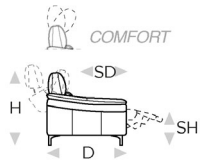

↑ fold following the dotted line ↑

N_Glendale

 NICOLETTIHOME

L Length - H Height - D Depth - SH Seat Height - SD Seat Depth
Dimensions refer to maximum sizes of the version with closed mechanism (where available).

L 114
H95 D102 SH47 SD58
100

chair

L 115
H95 D102 SH47 SD58

comfort
el.rec.chair

L 176
H95 D102 SH47 SD58

2 seater

L 71
H- D71 SH47 SD-

ottoman